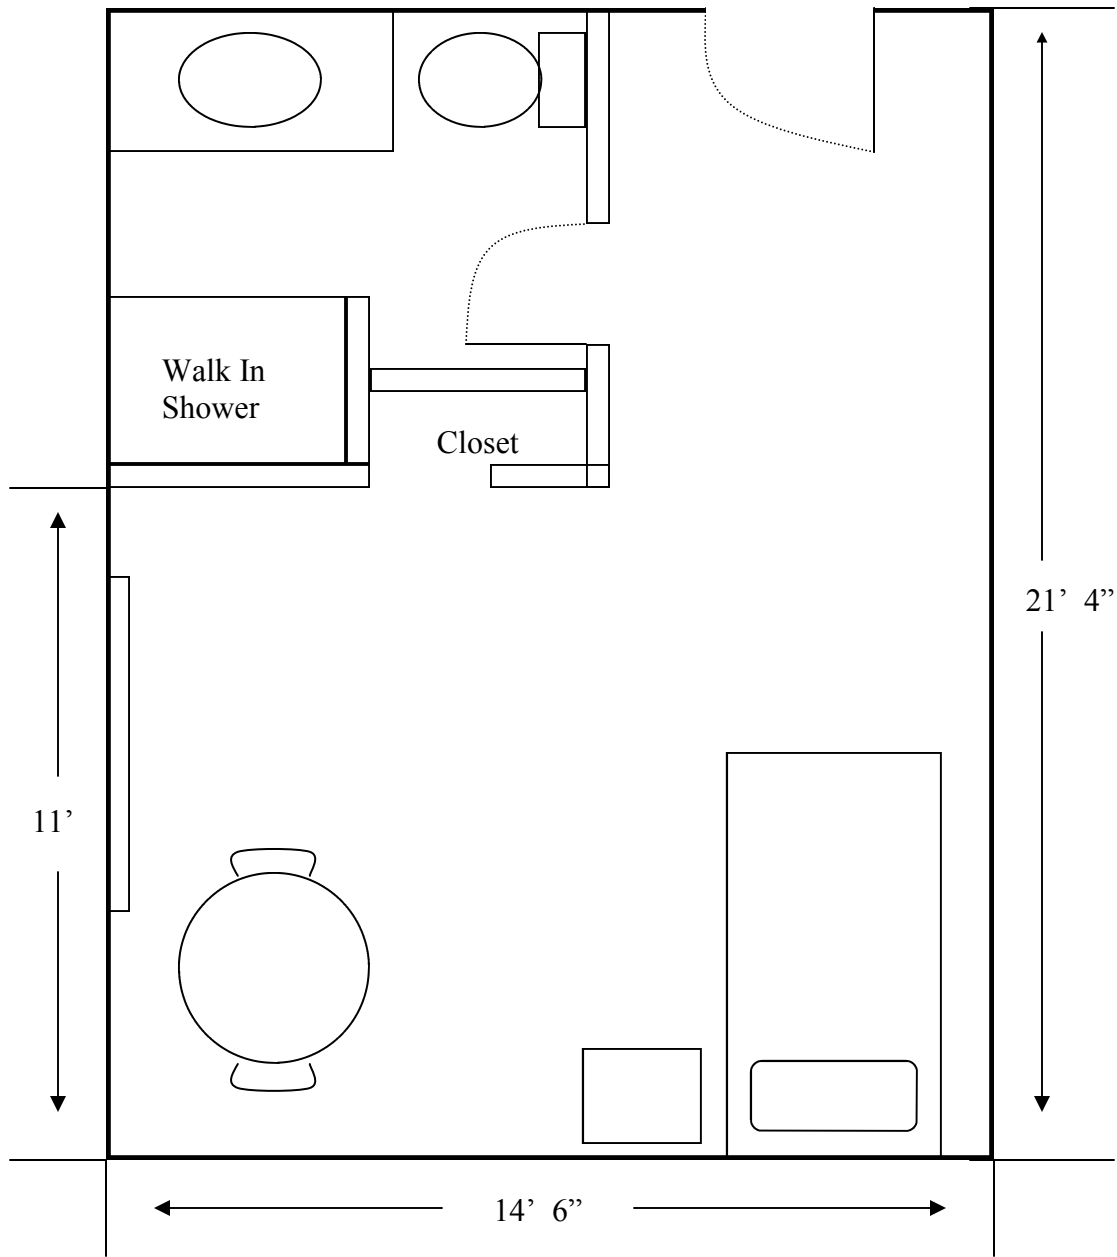

The Haven at Springwood
Assisted Living Community
Private Studio with Private Bath

STANDARD STUDIO - 310 SQ FT