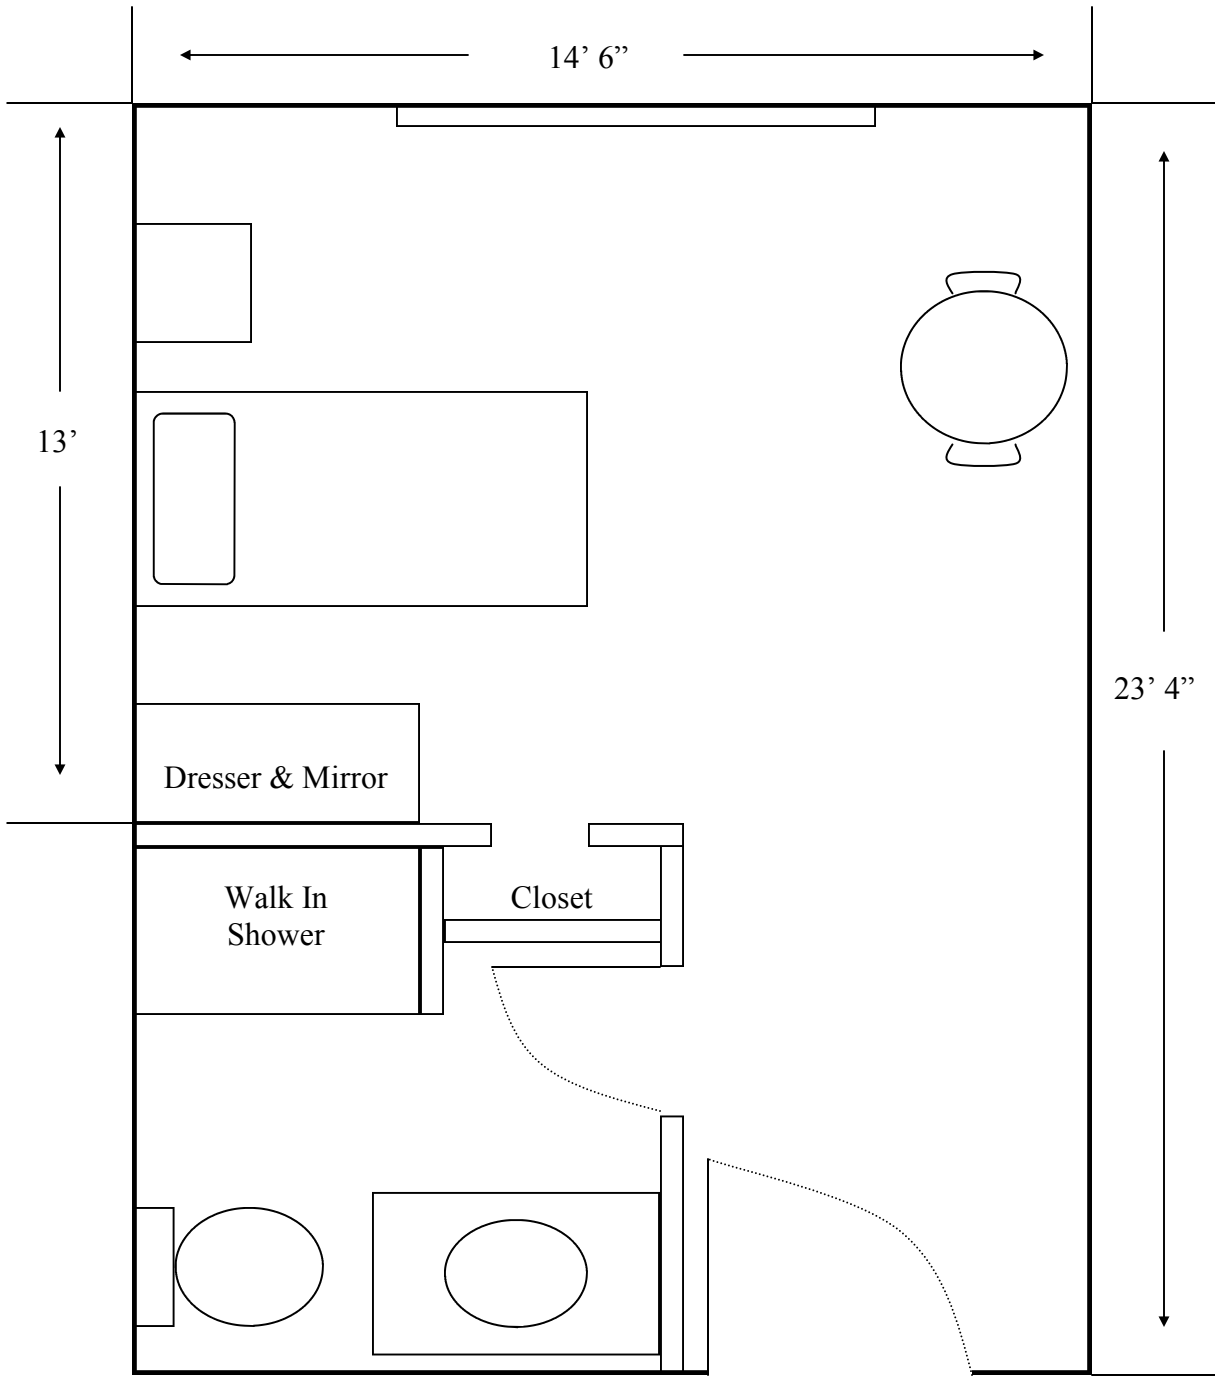

The Haven at Springwood  
Assisted Living Community  
*Private Studio with Private Bath*

LARGE STUDIO - 337 SQ FT